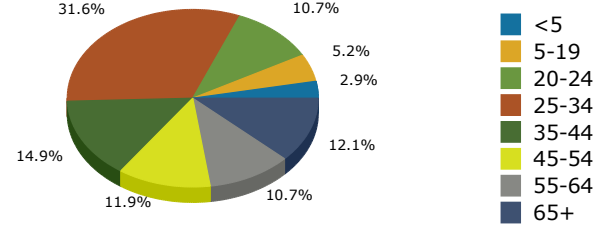

2016 Population by Race

2016 Population by Age

Households

2016 Home Value

2016-2021 Annual Growth Rate

Household Income

Source: U.S. Census Bureau, Census 2010 Summary File 1. Esri forecasts for 2016 and 2021.