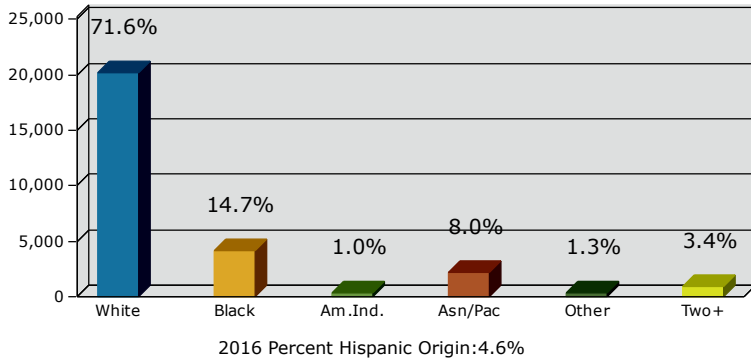

2016 Population by Race

2016 Population by Age

Households

2016 Home Value

2016-2021 Annual Growth Rate

Household Income

Source: U.S. Census Bureau, Census 2010 Summary File 1. Esri forecasts for 2016 and 2021.