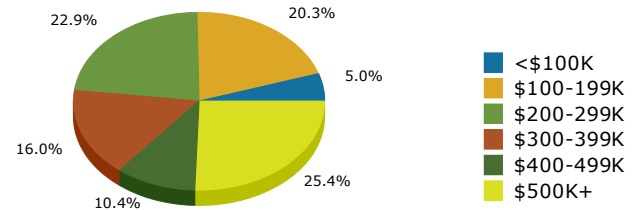

2016 Population by Race

2016 Population by Age

Households

2016 Home Value

2016-2021 Annual Growth Rate

Household Income

Source: U.S. Census Bureau, Census 2010 Summary File 1. Esri forecasts for 2016 and 2021.