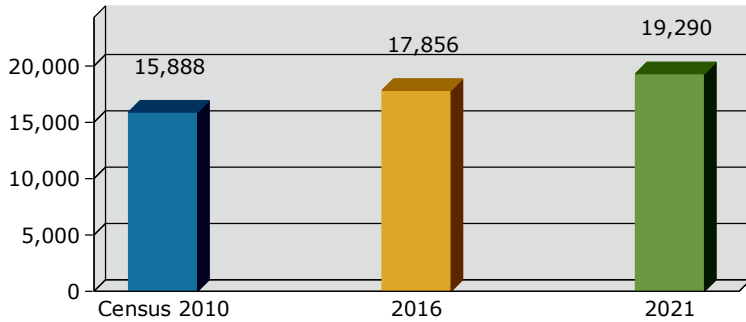

2016 Population by Race

2016 Population by Age

Households

2016 Home Value

2016-2021 Annual Growth Rate

Household Income

Source: U.S. Census Bureau, Census 2010 Summary File 1. Esri forecasts for 2016 and 2021.